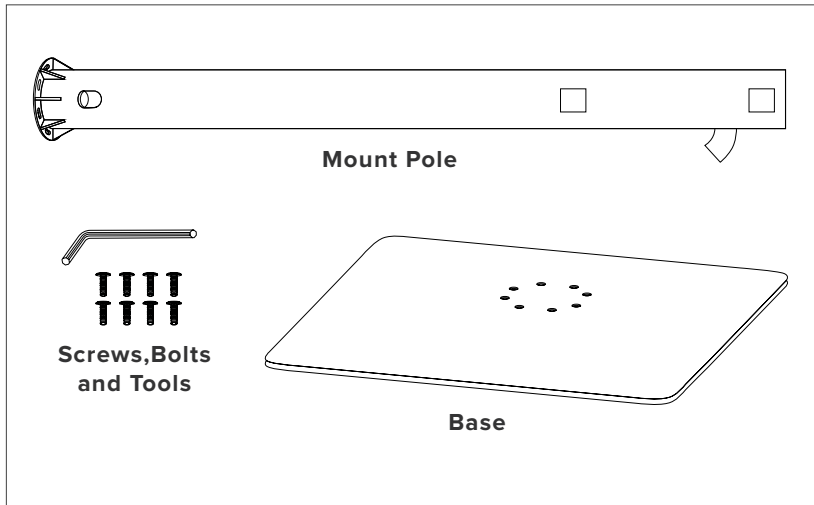

COSMOS SELF STANDING FLOOR MOUNT

1 Check Items

Upon receiving your order, open the crate and inspect the content. **Damages must be reported within 24 hours.**

2 Assemble

Assemble the mount. Attach the tube to the base with the allen screws provided in the package. Be sure not to overly tighten the screws.

3 Attach the TV to the mount

Lift the TV and attach the VESA bracket on the mount by lowering the two square holes on both the top and the bottom portion of the VESA to the hooks on the mount pole.

4 Finished