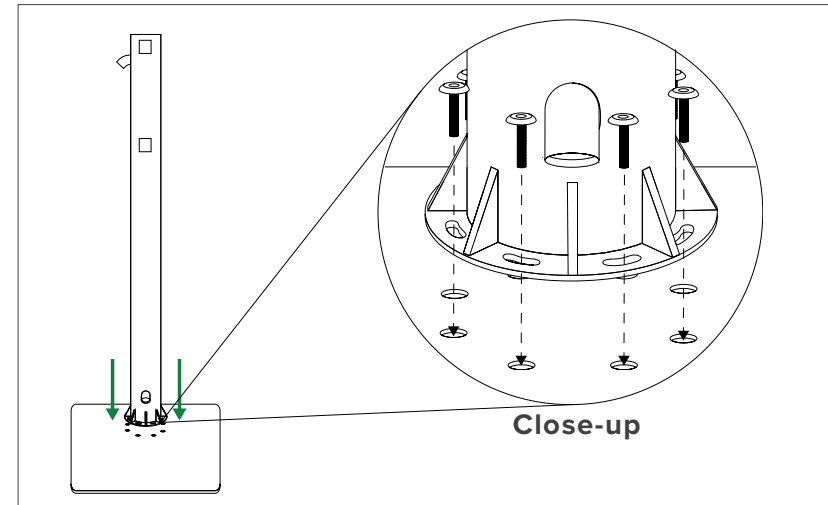

COSMOS SELF STANDING FLOOR MOUNT

1 Check Items

Upon receiving your order, open the crate and inspect the content. **Damages must be reported within 24 hours.**

2 Assemble

Assemble the mount. Attach the tube to the base with the allen screws provided in the package. Be sure not to overly tighten the screws.

3 Attach the TV to the mount

Lift the TV and attach the VESA bracket on the mount by lowering the two square holes on both the top and the bottom portion of the VESA to the hooks on the mount pole.

4 Finished