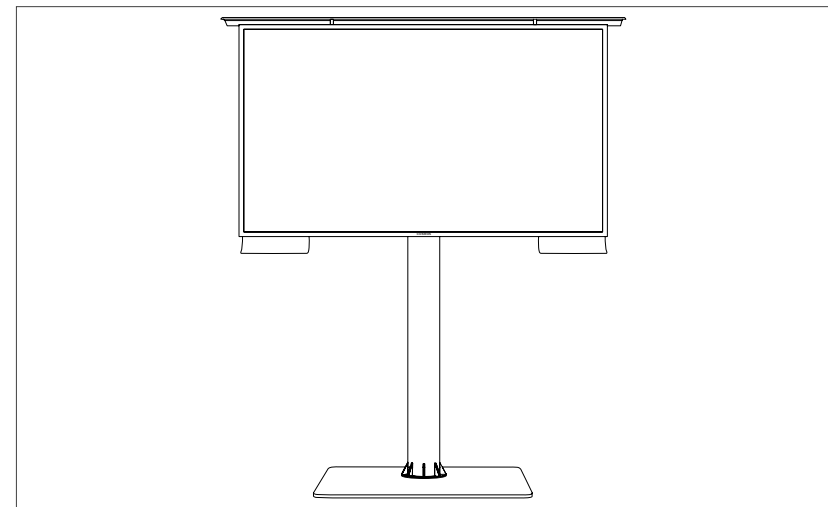

COSMOS SELF STANDING FLOOR MOUNT

1 Check Items

Upon receiving your order, open the crate and inspect the content. **Damages must be reported within 24 hours.**

2 Assemble

Assemble the mount. Attach the tube to the base with the allen screws provided in the package. Be sure not to overly tighten the screws.

3 Attach the TV to the mount

Lift the TV and attach the VESA bracket on the mount by lowering the two square holes on both the top and the bottom portion of the VESA to the hooks on the mount pole.

4 Finished