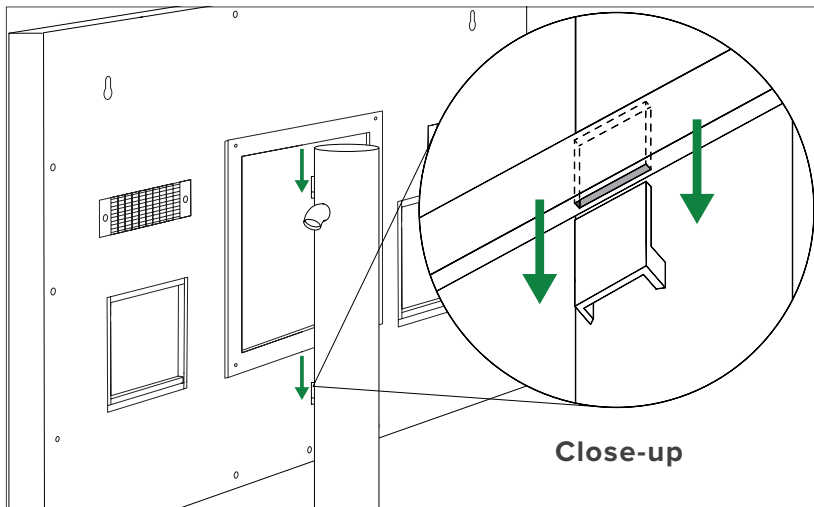

COSMOS SELF STANDING FLOOR MOUNT

1 Check Items

Upon receiving your order, open the crate and inspect the content. **Damages must be reported within 24 hours.**

2 Assemble

Assemble the mount. Attach the tube to the base with the allen screws provided in the package. Be sure not to overly tighten the screws.

3 Attach the TV to the mount

Lift the TV and attach the VESA bracket on the mount by lowering the two square holes on both the top and the bottom portion of the VESA to the hooks on the mount pole.

4 Finished