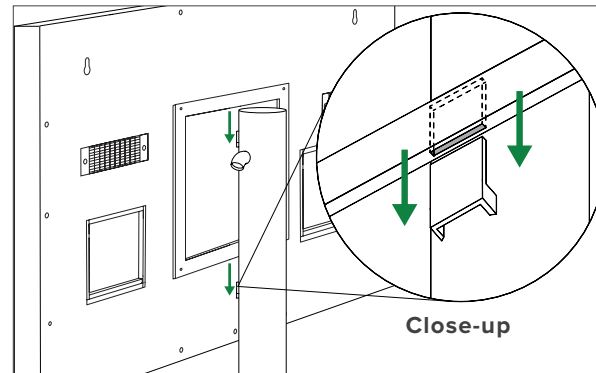

COSMOS WHEELED FLOOR MOUNT

1 Check Items

Upon receiving your order, open the crate and inspect the content. Damages must be reported within 24 hours.

2 Lock the wheels

Pull the knob on the wheels down to lock the brakes and stabilize the wheeled base.

3 Assemble

Assemble the mount. Attach the tube to the base with the allen screws provided in the package. Be sure not to overly tighten the screws.

4 Attach the TV to the mount

Lift the TV and attach the VESA bracket on the mount by lowering the two square holes on both the top and the bottom portion of the VESA to the hooks on the mount pole.