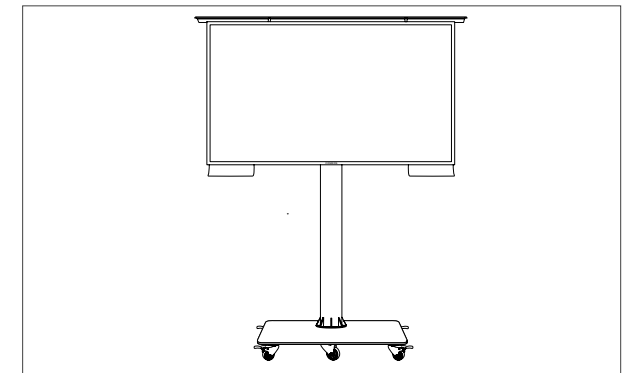

COSMOS WHEELED FLOOR MOUNT

1 Check Items

Upon receiving your order, open the crate and inspect the content. Damages must be reported within 24 hours.

2 Lock the wheels

Pull the knob on the wheels down to lock the brakes and stabilize the wheeled base.

3 Assemble

Assemble the mount. Attach the tube to the base with the allen screws provided in the package. Be sure not to overly tighten the screws.

4 Attach the TV to the mount

Lift the TV and attach the VESA bracket on the mount by lowering the two square holes on both the top and the bottom portion of the VESA to the hooks on the mount pole.