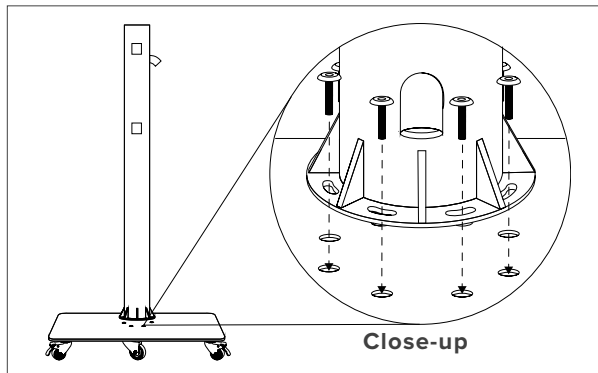

COSMOS WHEELED FLOOR MOUNT

1 Check Items

Upon receiving your order, open the crate and inspect the content. Damages must be reported within 24 hours.

2 Lock the wheels

Pull the knob on the wheels down to lock the brakes and stabilize the wheeled base.

3 Assemble

Assemble the mount. Attach the tube to the base with the allen screws provided in the package. Be sure not to overly tighten the screws.

4 Attach the TV to the mount

Lift the TV and attach the VESA bracket on the mount by lowering the two square holes on both the top and the bottom portion of the VESA to the hooks on the mount pole.