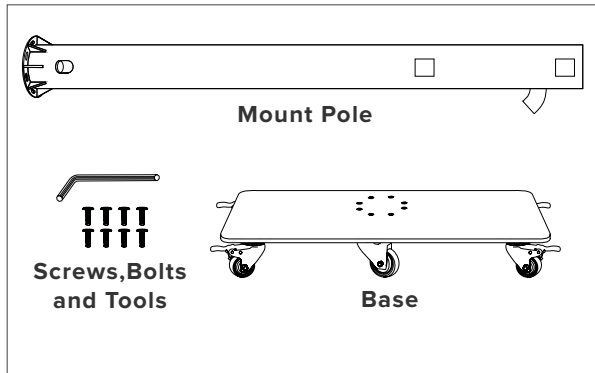

COSMOS WHEELED FLOOR MOUNT

1 Check Items

Upon receiving your order, open the crate and inspect the content. Damages must be reported within 24 hours.

2 Lock the wheels

Pull the knob on the wheels down to lock the brakes and stabilize the wheeled base.

3 Assemble

Assemble the mount. Attach the tube to the base with the allen screws provided in the package. Be sure not to overly tighten the screws.

4 Attach the TV to the mount

Lift the TV and attach the VESA bracket on the mount by lowering the two square holes on both the top and the bottom portion of the VESA to the hooks on the mount pole.