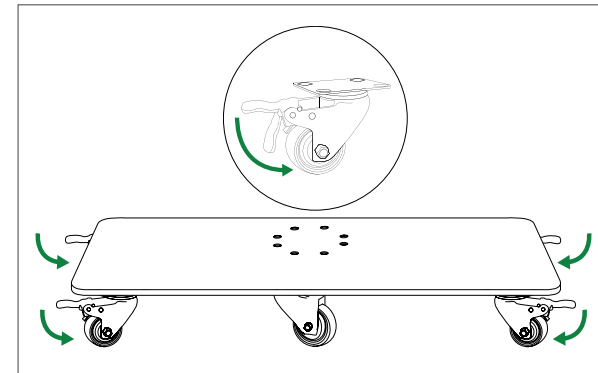

COSMOS WHEELED FLOOR MOUNT

1 Check Items

Upon receiving your order, open the crate and inspect the content. Damages must be reported within 24 hours.

2 Lock the wheels

Pull the knob on the wheels down to lock the brakes and stabilize the wheeled base.

3 Assemble

Assemble the mount. Attach the tube to the base with the allen screws provided in the package. Be sure not to overly tighten the screws.

4 Attach the TV to the mount

Lift the TV and attach the VESA bracket on the mount by lowering the two square holes on both the top and the bottom portion of the VESA to the hooks on the mount pole.