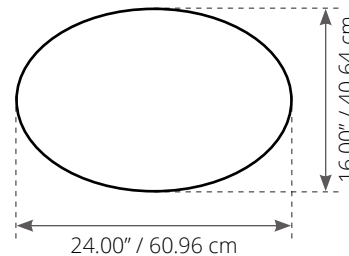

So turn up the heat and watch the fog on your mirror disappear within seconds!

Choose your Defogger Shape

Rectangle

Dimension Size:
18.00" / 45.72 cm x 12.00" / 30.48 cm

Oval

Dimension Size:
24.00" / 60.96 cm x 16.00" / 40.64 cm

Circle

Diameter Size:
20.00" / 50.80 cm