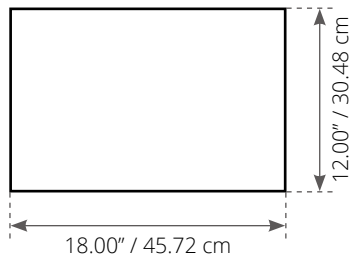

So turn up the heat and watch the fog on your mirror disappear within seconds!

Choose your Defogger Shape

Rectangle

Dimension Size:
18.00" / 45.72 cm x 12.00" / 30.48 cm

Oval

Dimension Size:
24.00" / 60.96 cm x 16.00" / 40.64 cm

Circle

Diameter Size:
20.00" / 50.80 cm