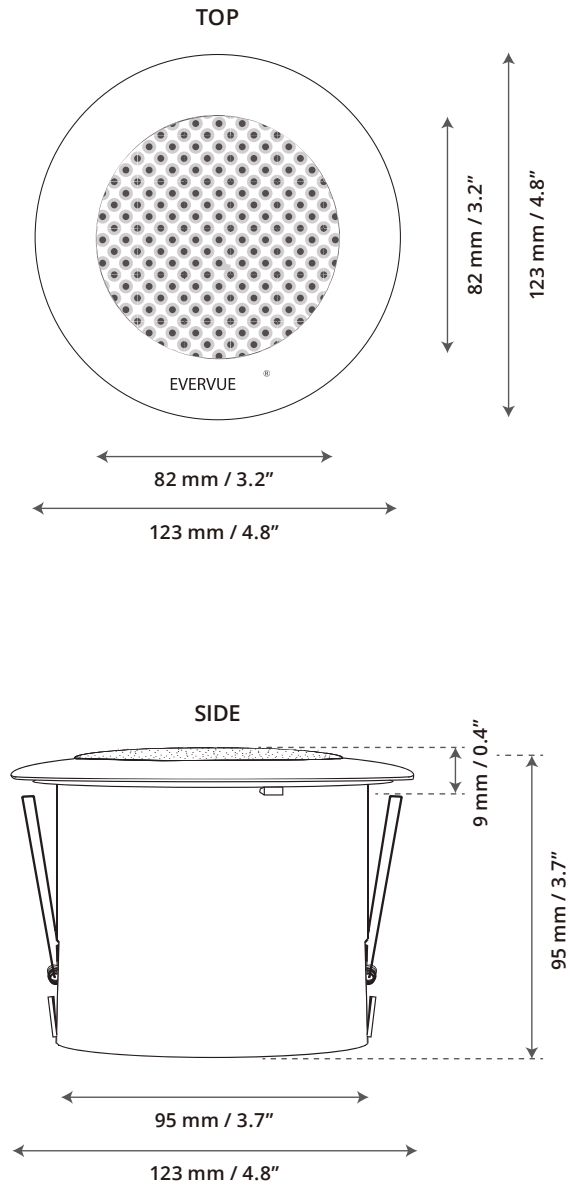

The speakers can be recessed mounted and comes standard with a stylish white grille front and a 20' (6 meters) premium audio cable. The Splash Premium Speakers are compatible with all Evervue TVs.

Splash Speakers