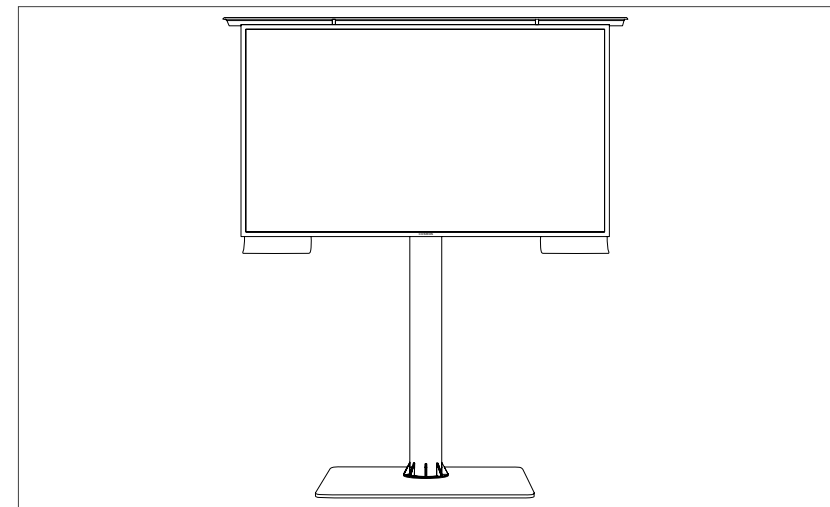

# COSMOS SELF STANDING FLOOR MOUNT

## 3 Attach the TV to the mount

Lift the TV and attach the VESA bracket on the mount by lowering the two square holes on both the top and the bottom portion of the VESA to the hooks on the mount pole.