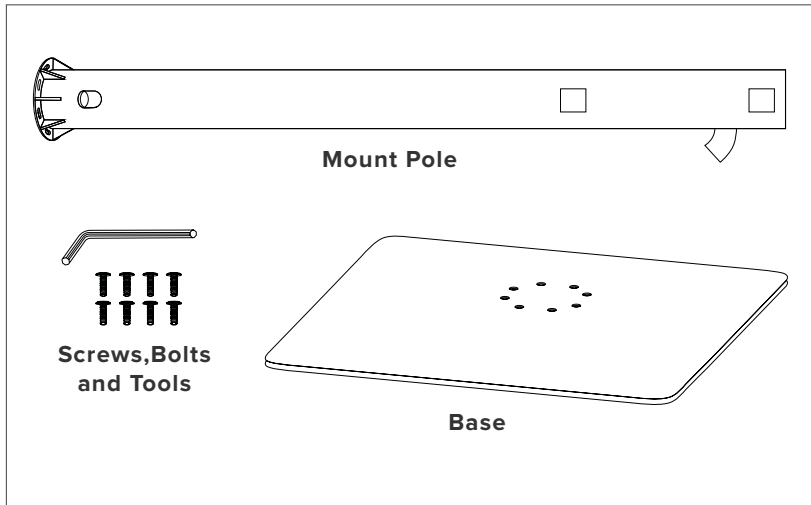

# COSMOS SELF STANDING FLOOR MOUNT

## 2 Assemble

Assemble the mount. Attach the tube to the base with the allen screws provided in the package. Be sure not to overly tighten the screws.

## 3 Attach the TV to the mount

Lift the TV and attach the VESA bracket on the mount by lowering the two square holes on both the top and the bottom portion of the VESA to the hooks on the mount pole.