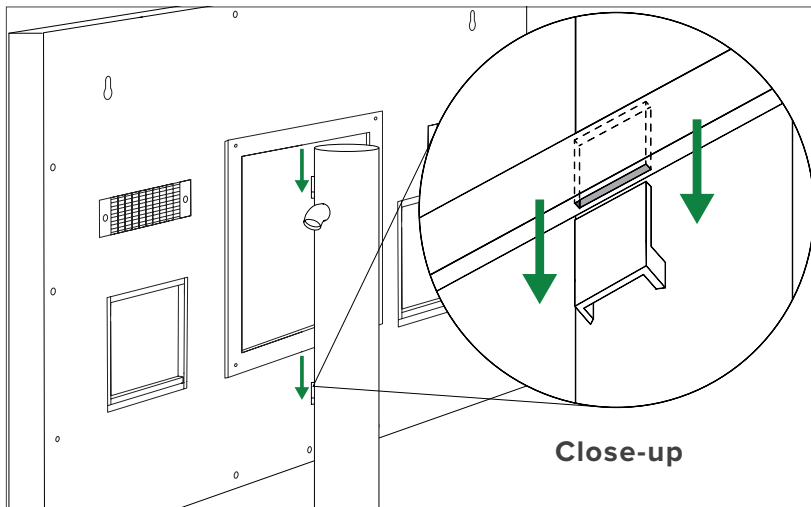

# COSMOS SELF STANDING FLOOR MOUNT

## 2 Assemble

Assemble the mount. Attach the tube to the base with the allen screws provided in the package. Be sure not to overly tighten the screws.

## 3 Attach the TV to the mount

Lift the TV and attach the VESA bracket on the mount by lowering the two square holes on both the top and the bottom portion of the VESA to the hooks on the mount pole.