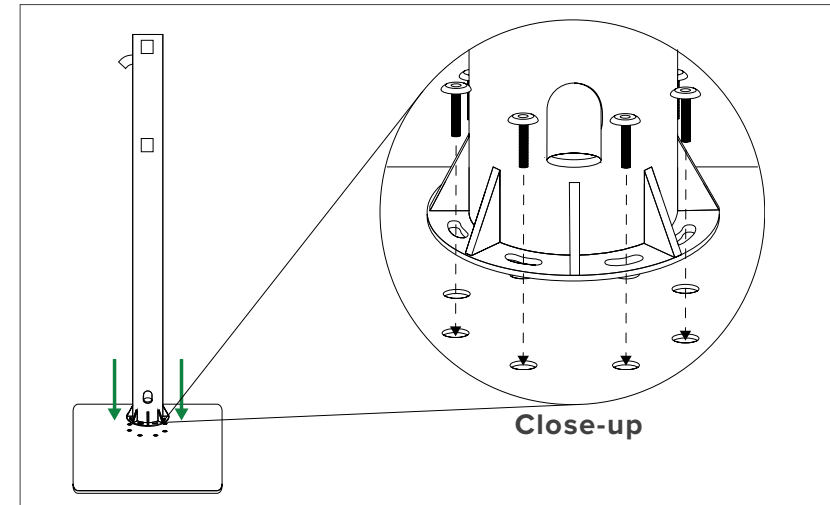

## 2 Assemble

Assemble the mount. Attach the tube to the base with the allen screws provided in the package. Be sure not to overly tighten the screws.

## 3 Attach the TV to the mount

Lift the TV and attach the VESA bracket on the mount by lowering the two square holes on both the top and the bottom portion of the VESA to the hooks on the mount pole.