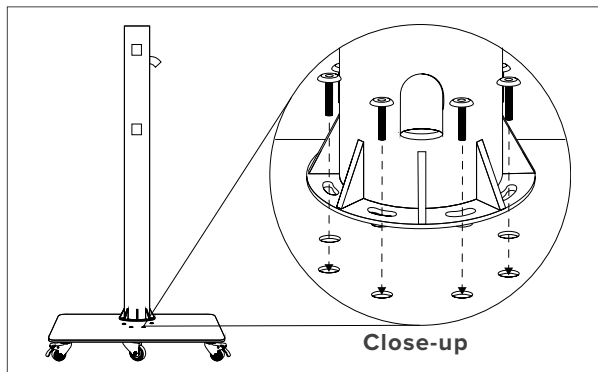

## 3 Assemble

Assemble the mount. Attach the tube to the base with the allen screws provided in the package. Be sure not to overly tighten the screws.

## 4 Attach the TV to the mount

Lift the TV and attach the VESA bracket on the mount by lowering the two square holes on both the top and the bottom portion of the VESA to the hooks on the mount pole.