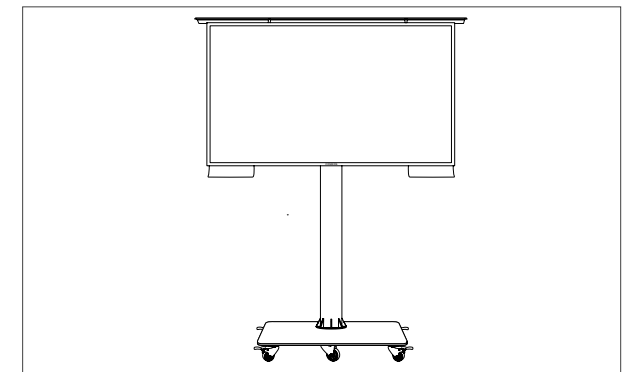

## 4 Attach the TV to the mount

Lift the TV and attach the VESA bracket on the mount by lowering the two square holes on both the top and the bottom portion of the VESA to the hooks on the mount pole.