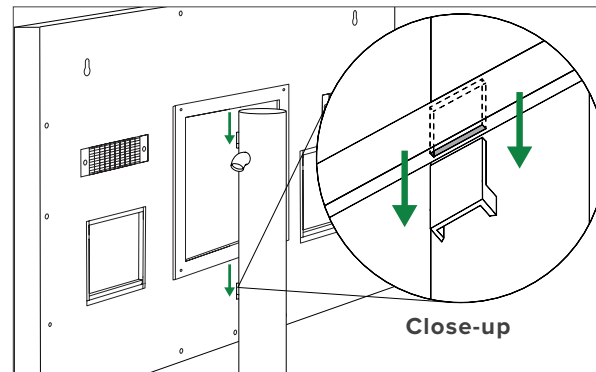

## 4 Attach the TV to the mount

Lift the TV and attach the VESA bracket on the mount by lowering the two square holes on both the top and the bottom portion of the VESA to the hooks on the mount pole.