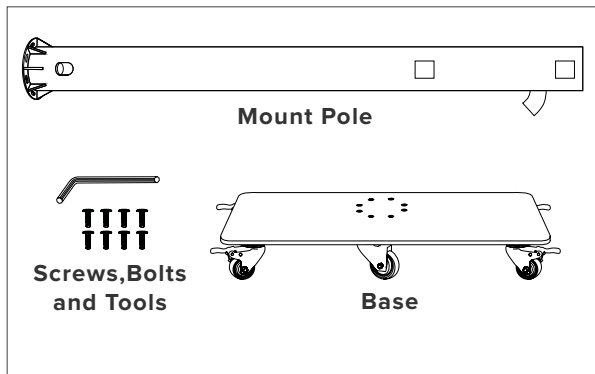

# COSMOS WHEELED FLOOR MOUNT

## 3 Assemble

Assemble the mount. Attach the tube to the base with the allen screws provided in the package. Be sure not to overly tighten the screws.

## 4 Attach the TV to the mount

Lift the TV and attach the VESA bracket on the mount by lowering the two square holes on both the top and the bottom portion of the VESA to the hooks on the mount pole.