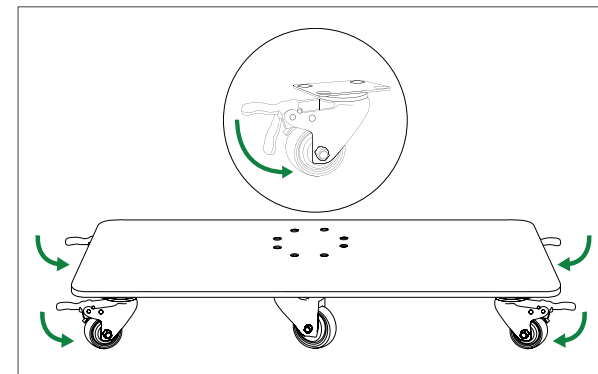

# COSMOS WHEELED FLOOR MOUNT

## 2 Lock the wheels

Pull the knob on the wheels down to lock the brakes and stabilized the wheeled base.

## 3 Assemble

Assemble the mount. Attach the tube to the base with the allen screws provided in the package. Be sure not to overly tighten the screws.

## 4 Attach the TV to the mount

Lift the TV and attach the VESA bracket on the mount by lowering the two square holes on both the top and the bottom portion of the VESA to the hooks on the mount pole.