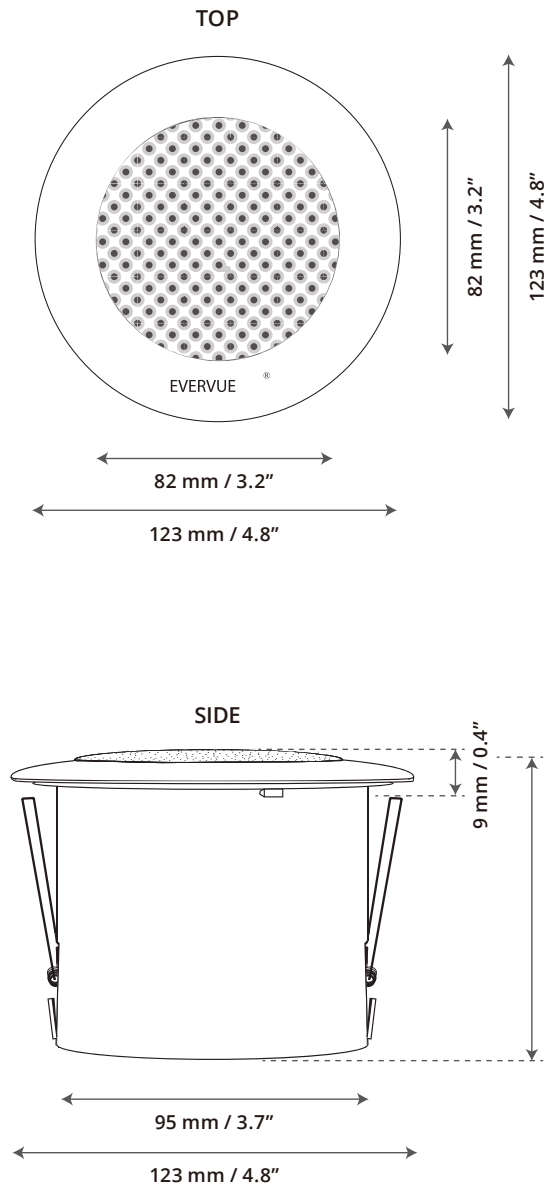

The speakers can be recessed mounted and comes standard with a stylish white grille front and a 20' (6 meters) premium audio cable. The Splash Premium Speakers are compatible with all Evervue TVs.

Splash Speakers