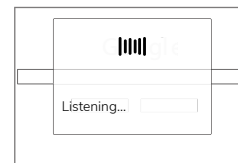

Pairing:

- 1) Press the mouse/microphone button for 5 seconds to power up the remote.
- 2) Press the mouse/microphone button to enable or disable the mouse cursor on the screen.
- 3) When using the microphone, press the mouse/microphone button and wait for the light above the button to blink before speaking. Keep pressing the mouse/microphone button while you speak.

How To Install Google Assistant

Open Google Play Store and search for "Google Assistant".

Download Google Assistant. Once finished downloading, tap the icon on the home screen.

Control the app with either your voice or the keyboard on the remote